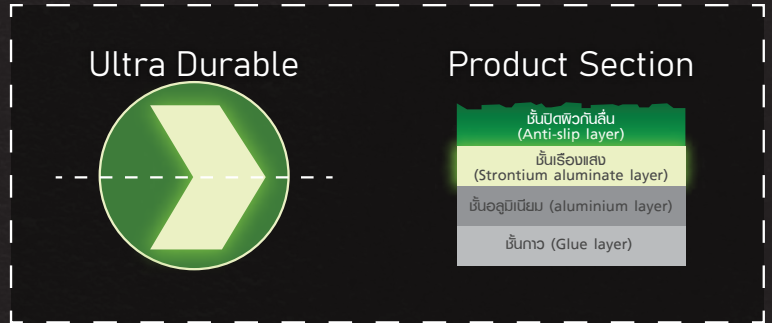

ANTI-SLIP GRAPHIC FLOOR

High luminance glow in the dark

Create a customized sign for your space using our reflective and standard marker floor material, boasting excellent anti-slip features and easy adhesive application.

Dia 9 cm

Installation : Epoxy glue
Glow Color : Yellow - Green

☒ DIN 67510	A	B	C	D	E
☒ ISO 17398	A	B	C	D	E
☒ JIS Z 9107	JA	JB	JC	JD	

Anti-Slip Custom Sign

After fully Charged, the Anti-slip Graphic Floor can glow more then **12 Hours**.

Usage precaution

- Self - illuminating in the dark after absorbed light (rechargeable).
- If some part of product is shaded, that part may be not as glow as other.
- The product cannot glow without prior light absorption. Do not put the product in environment that has no light at all time.
- The product can be used outdoor but do not use in submersible condition.