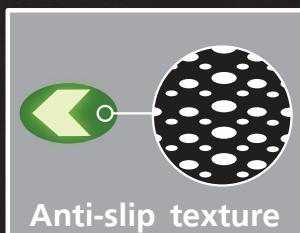

Anti-Slip Custom Sign