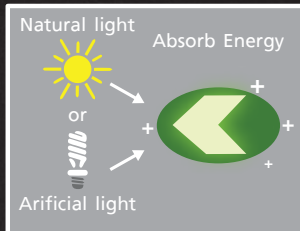

Anti-Slip Custom Sign